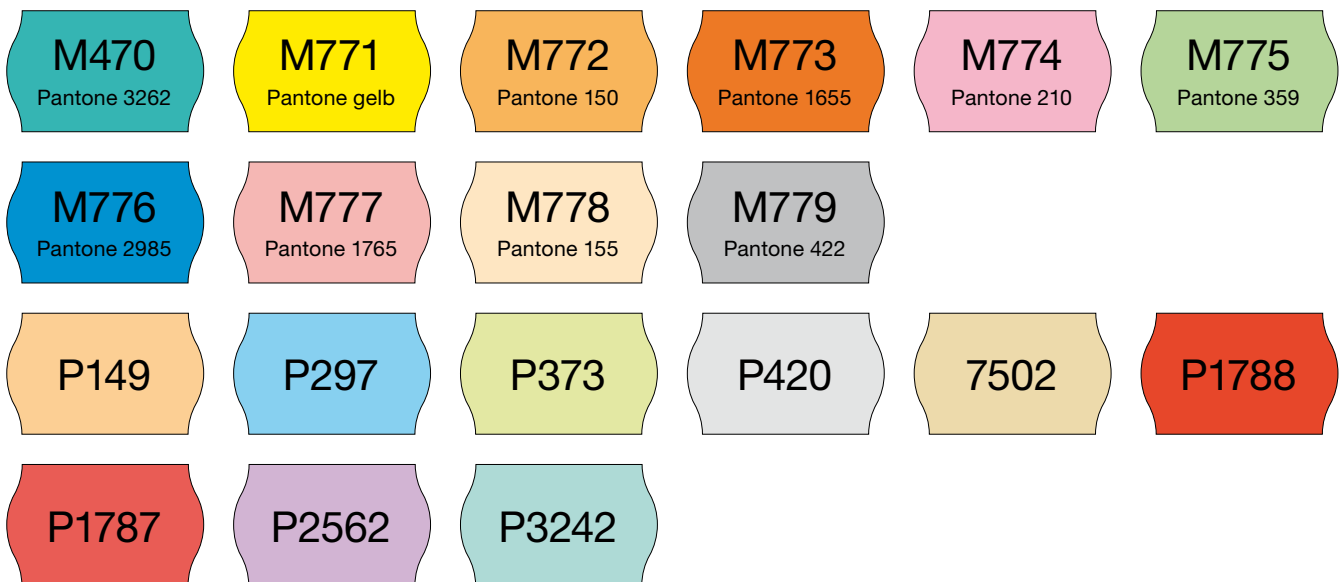

## Preprint colors on white background

## Preprint colors on fluorescent background

Preprint colors may appear visually different on other label background colors.

## Label background colors

## Label background colors, fluorescent

This color chart is valid until further notice.