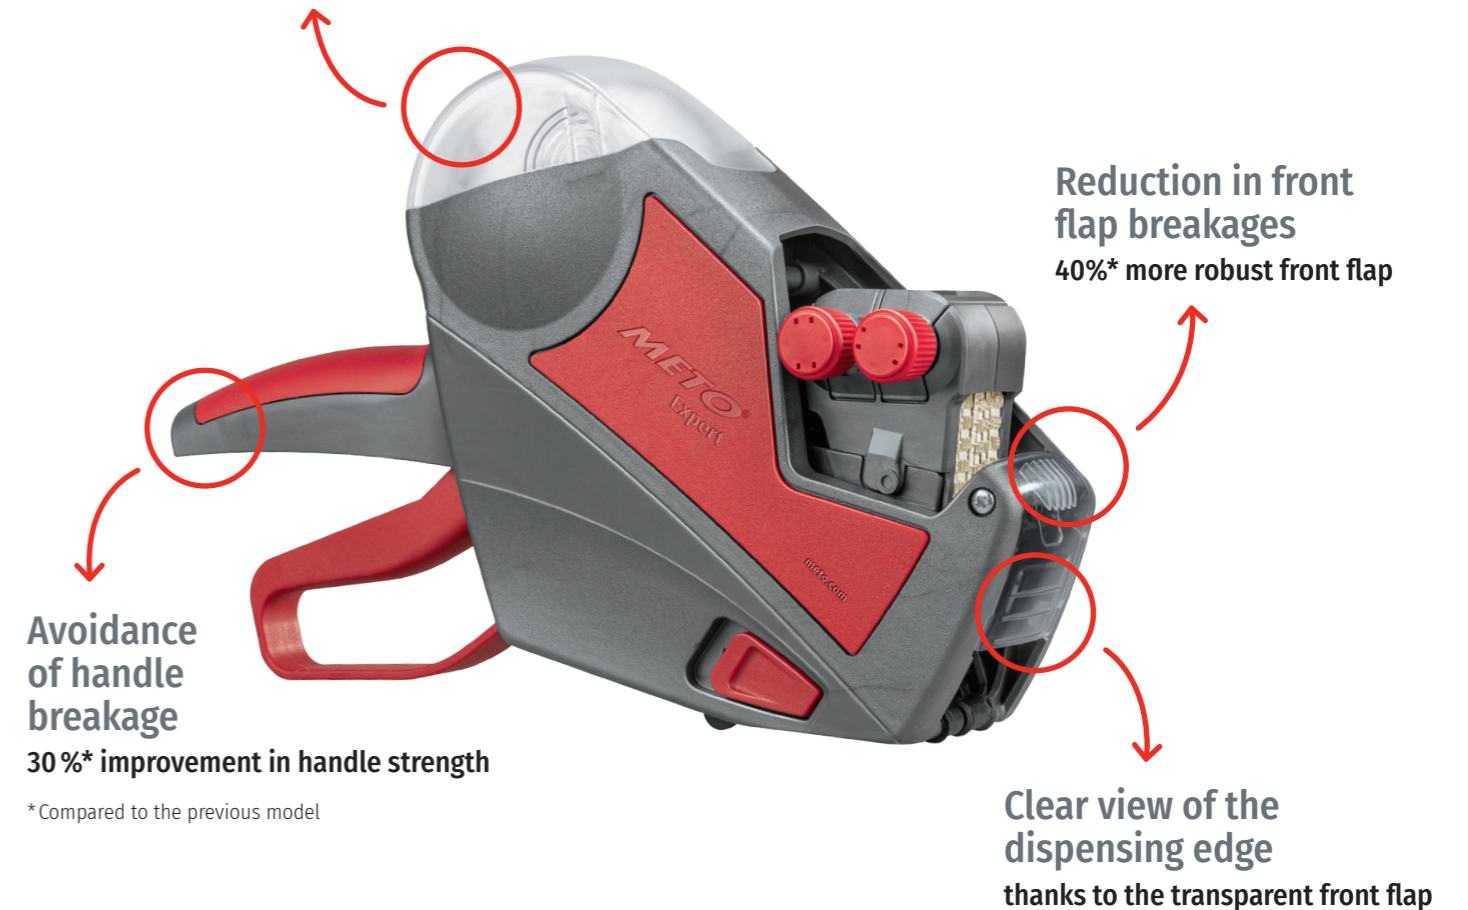

Better protection for labels

50%* increase in the closure force of the roll chamber

* Compared to the previous model

MORE ROBUST – MORE PRACTICAL – MORE SUSTAINABLE

Both ecological and practical. Up to 20% of the Meto Expert's housing is manufactured from recyclable plastics: PE, PP or PET (post-industrial recyclates). The carbon-neutral packaging is also manufactured from 100% board, and you can continue to use the consumables for the previous model, such as ink rolls and labels.